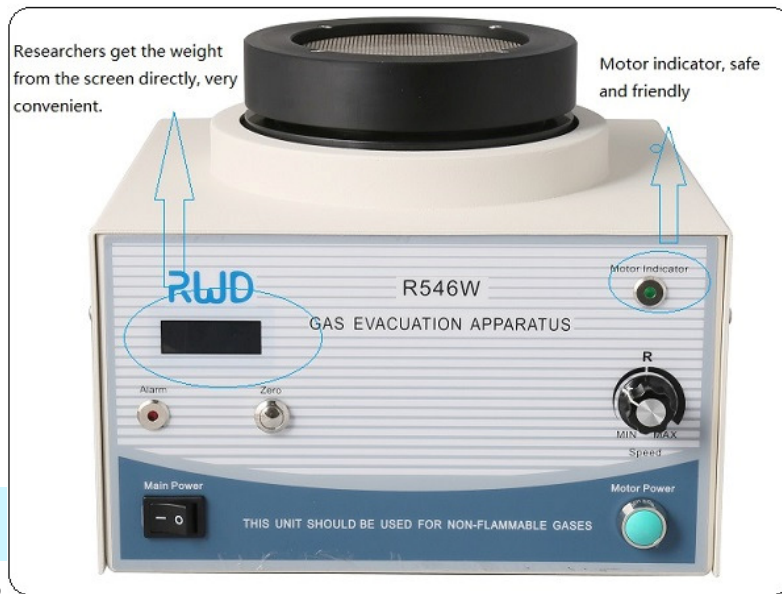

RWD Life Science Co., Ltd

Add: 6540 Lusk Blvd, Suite 161 San Diego, CA 92121

Add: 2nd Floor, ROBETA Building, No.11 Hi Tech North Rd., Science & Industry Park North, Nanshan District, Shenzhen, P.R.China 518057

Tel: 0086-755-86111286 ext8280

Mail: sales@rwdstco.com

Web: www.rwdstco.com

Gas Evacuation Apparatus with Weight Monitoring, 110-240V (Model No. R546W)