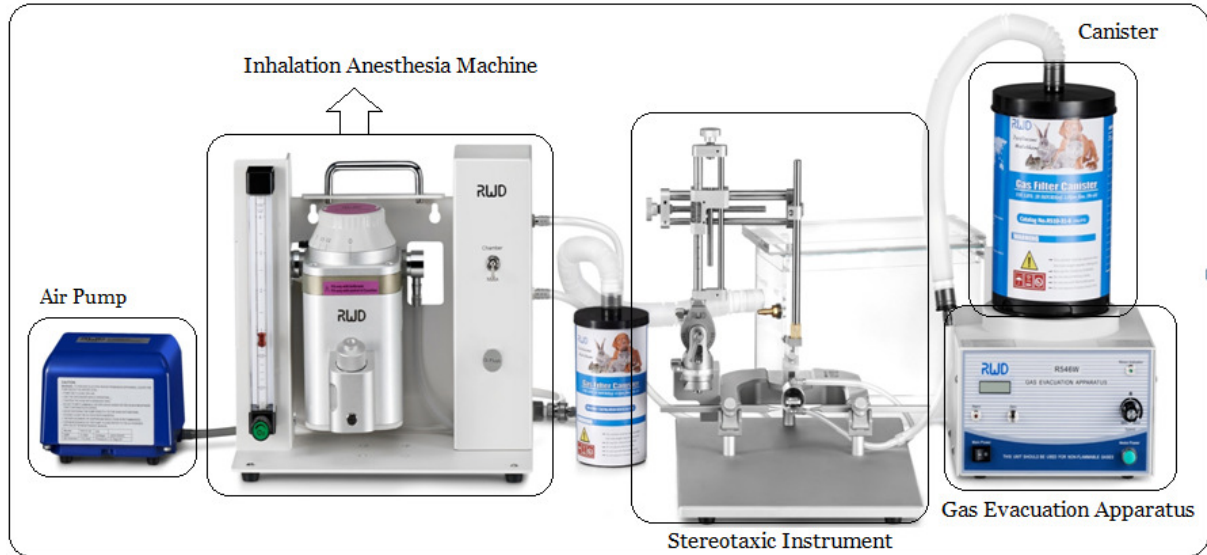

RWD Life Science Co., Ltd

Add: 6540 Lusk Blvd, Suite 161 San Diego, CA 92121

Add: 2nd Floor, ROBETA Building, No.11 Hi Tech North Rd., Science & Industry Park North, Nanshan District, Shenzhen, P.R.China 518057

Tel: 0086-755-86111286 ext8280

Mail: sales@rwdstco.com

Web: www.rwdstco.com

Solution 3: Stereotaxic Anesthesia Solution