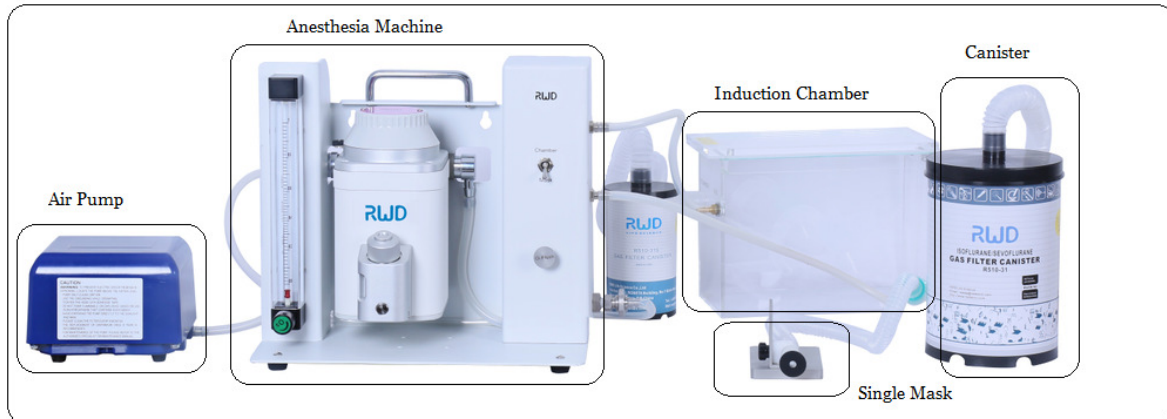

RWD Life Science Co., Ltd

Add: 6540 Lusk Blvd, Suite 161 San Diego, CA 92121

Add: 2nd Floor, ROBETA Building, No.11 Hi Tech North Rd., Science & Industry Park North, Nanshan District, Shenzhen, P.R.China 518057

Tel: 0086-755-86111286 ext8280

Mail: sales@rwdstco.com

Web: www.rwdstco.com

Solution 1: Multi-function Anesthesia Solution (cone mask)