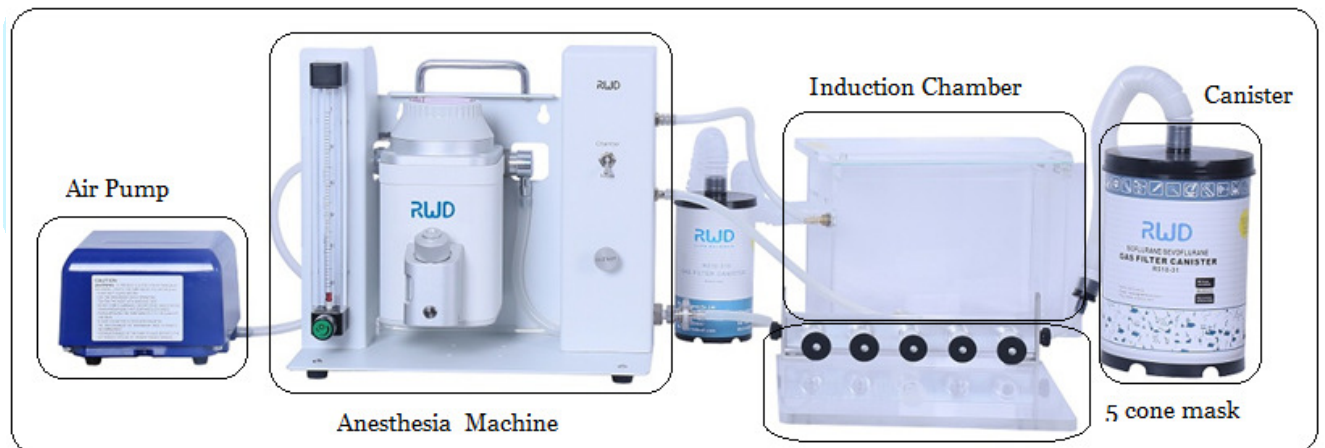

Solution 2: Multi-function Anesthesia Solution (multiple mask)