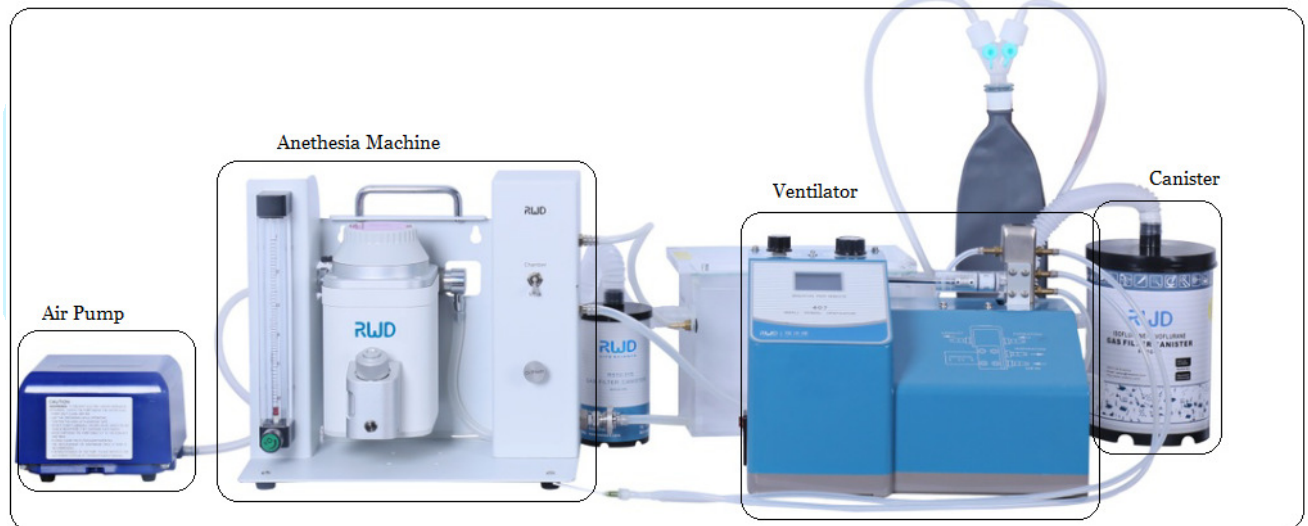

Solution 4: Combination for Ventilator and Anesthesia System